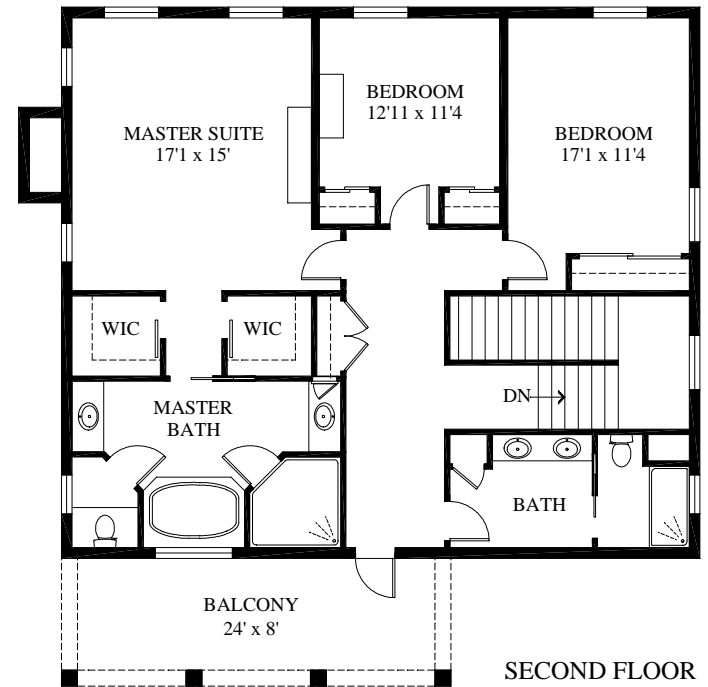

SWIMMING POOL

COVERED PATIO
23' x 14'

2 CAR GARAGE
23' x 21'4"

GREAT ROOM
38'8" x 17'1"

KITCHEN

DEN/STUDY
15'9" x 15'

FOYER
15'9" x 8'

UP

BATH

LAUNDRY

ENTRY PORCH
24' x 8'

FIRST FLOOR

MASTER SUITE
17'1" x 15'

BEDROOM
12'11" x 11'4"

BEDROOM
17'1" x 11'4"

WIC

WIC

MASTER BATH

DN

BATH

BALCONY
24' x 8'

SECOND FLOOR