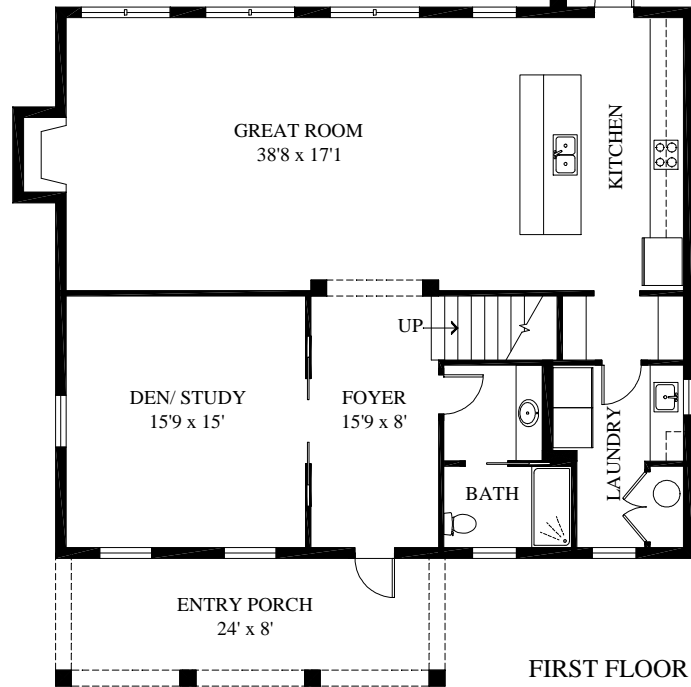

SWIMMING POOL

COVERED PATIO
23' x 14'

2 CAR GARAGE
23' x 21'4"

GREAT ROOM
38'8" x 17'1"

KITCHEN

DEN/STUDY
15'9" x 15'

FOYER
15'9" x 8'

UP

BATH

LAUNDRY

ENTRY PORCH
24' x 8'

FIRST FLOOR

MASTER SUITE
17'1" x 15'

BEDROOM
12'11" x 11'4"

BEDROOM
17'1" x 11'4"

WIC

WIC

MASTER BATH

DN

BATH

BALCONY
24' x 8'

SECOND FLOOR